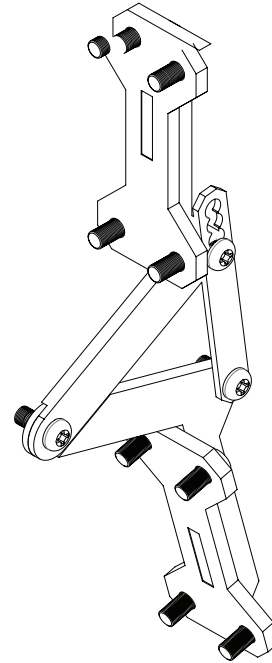

TBEC-82

The On Point Audio Series TBEC-82 is a coupling bracket designed to be used exclusively with the On Point Audio OPALine-82 column loudspeaker system. The TBEC-82 may be used to couple a maximum of two OPALine-82 column loudspeaker enclosures together to form a two element vertical array.

The TBEC-82 allows four tilt positions between two OPALine-82 enclosures. The tilt range is from 0 degrees to 15 degrees in 5 degree increments.

The TBEC-82 is coated in a durable black or white conformal coating and offers a very high safety factor for the enclosure to bracket mount. The TBEC is for indoor use only!

For full installation instructions please see the TBEC-82 installation manual. This document may be found on the On Point Audio web site at: <http://www.onesystems.com>