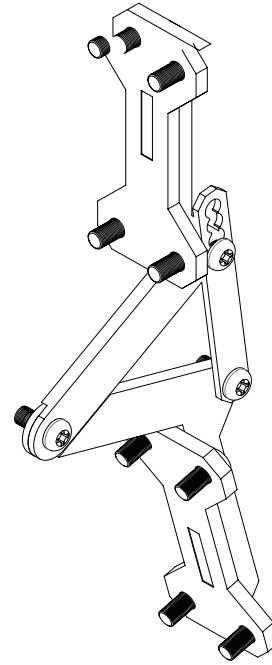

TBEC-82

The On Point Audio TBEC-82 is a coupling bracket designed to be used exclusively with the On Point Audio OPALine-82 column loudspeaker system. The TBEC-82 may be used to couple a maximum of two OPALine-82 column loudspeaker enclosures together to form a two element vertical array.

The TBEC-82 allows four tilt positions between two OPALine-82 enclosures. The tilt range is from 0 degrees to 15 degrees in 5 degree increments.

The TBEC-82 is coated in a durable black or white conformal coating and offers a very high safety factor for the enclosure to bracket mount. The TBEC is for indoor use only!

For full installation instructions please see the TBEC-82 installation manual. This document may be found on the On Point Audio web site at: <http://www.onpointaudio.com>